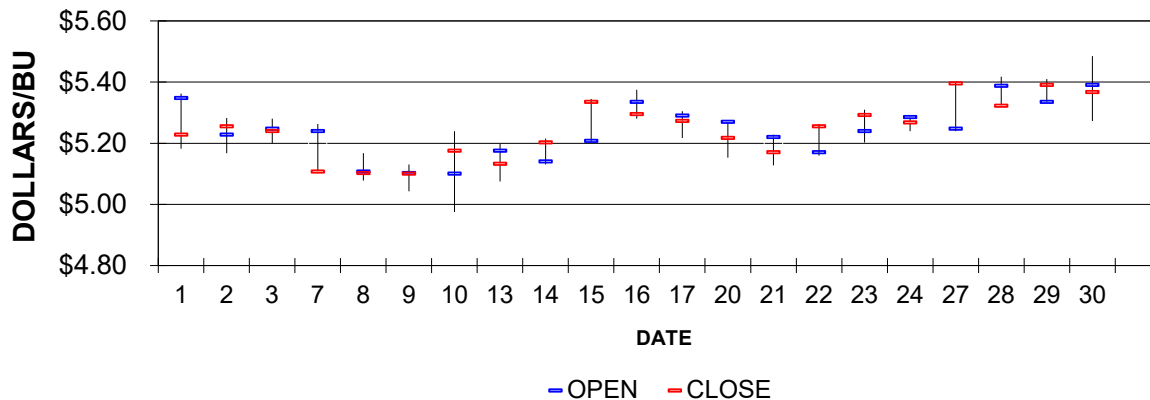

SEPTEMBER 2021 CORN

CBOT - (DEC)

IOWA - STATE AVERAGE CORN - CASH

Source: Iowa Department of Agriculture and Land Stewardship