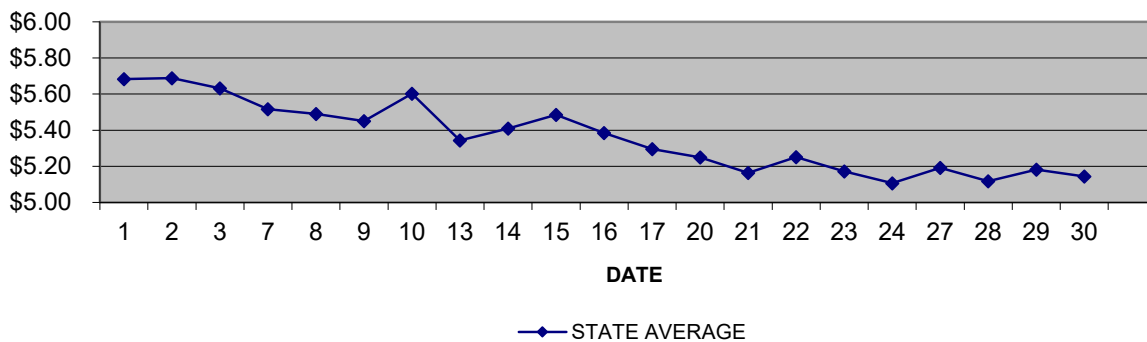

SEPTEMBER 2021 CORN

CBOT - (DEC)

IOWA - STATE AVERAGE CORN - CASH

Source: Iowa Department of Agriculture and Land Stewardship