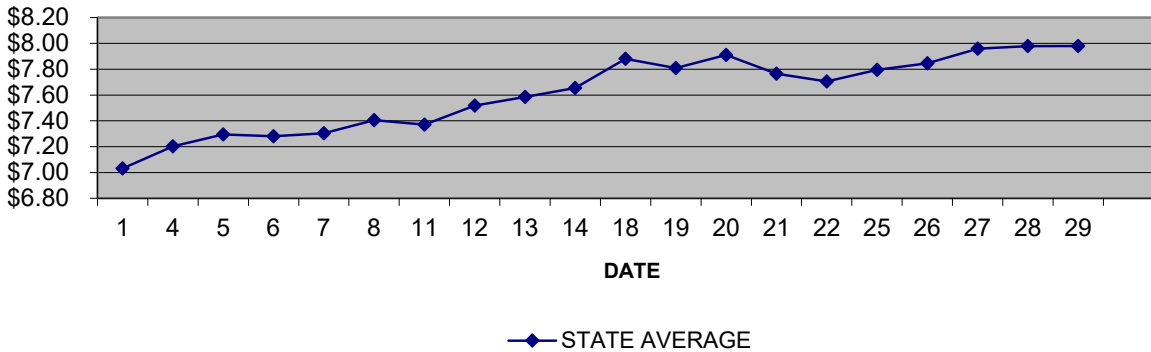

APRIL 2022 CORN

CBOT - (MAY)

IOWA - STATE AVERAGE CORN - CASH

Source: Iowa Department of Agriculture and Land Stewardship