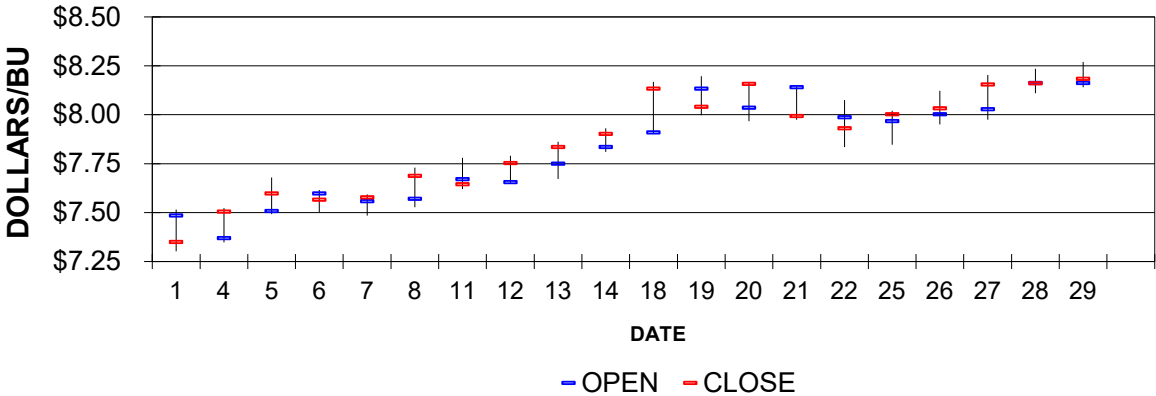

APRIL 2022 CORN

CBOT - (MAY)

IOWA - STATE AVERAGE CORN - CASH

Source: Iowa Department of Agriculture and Land Stewardship