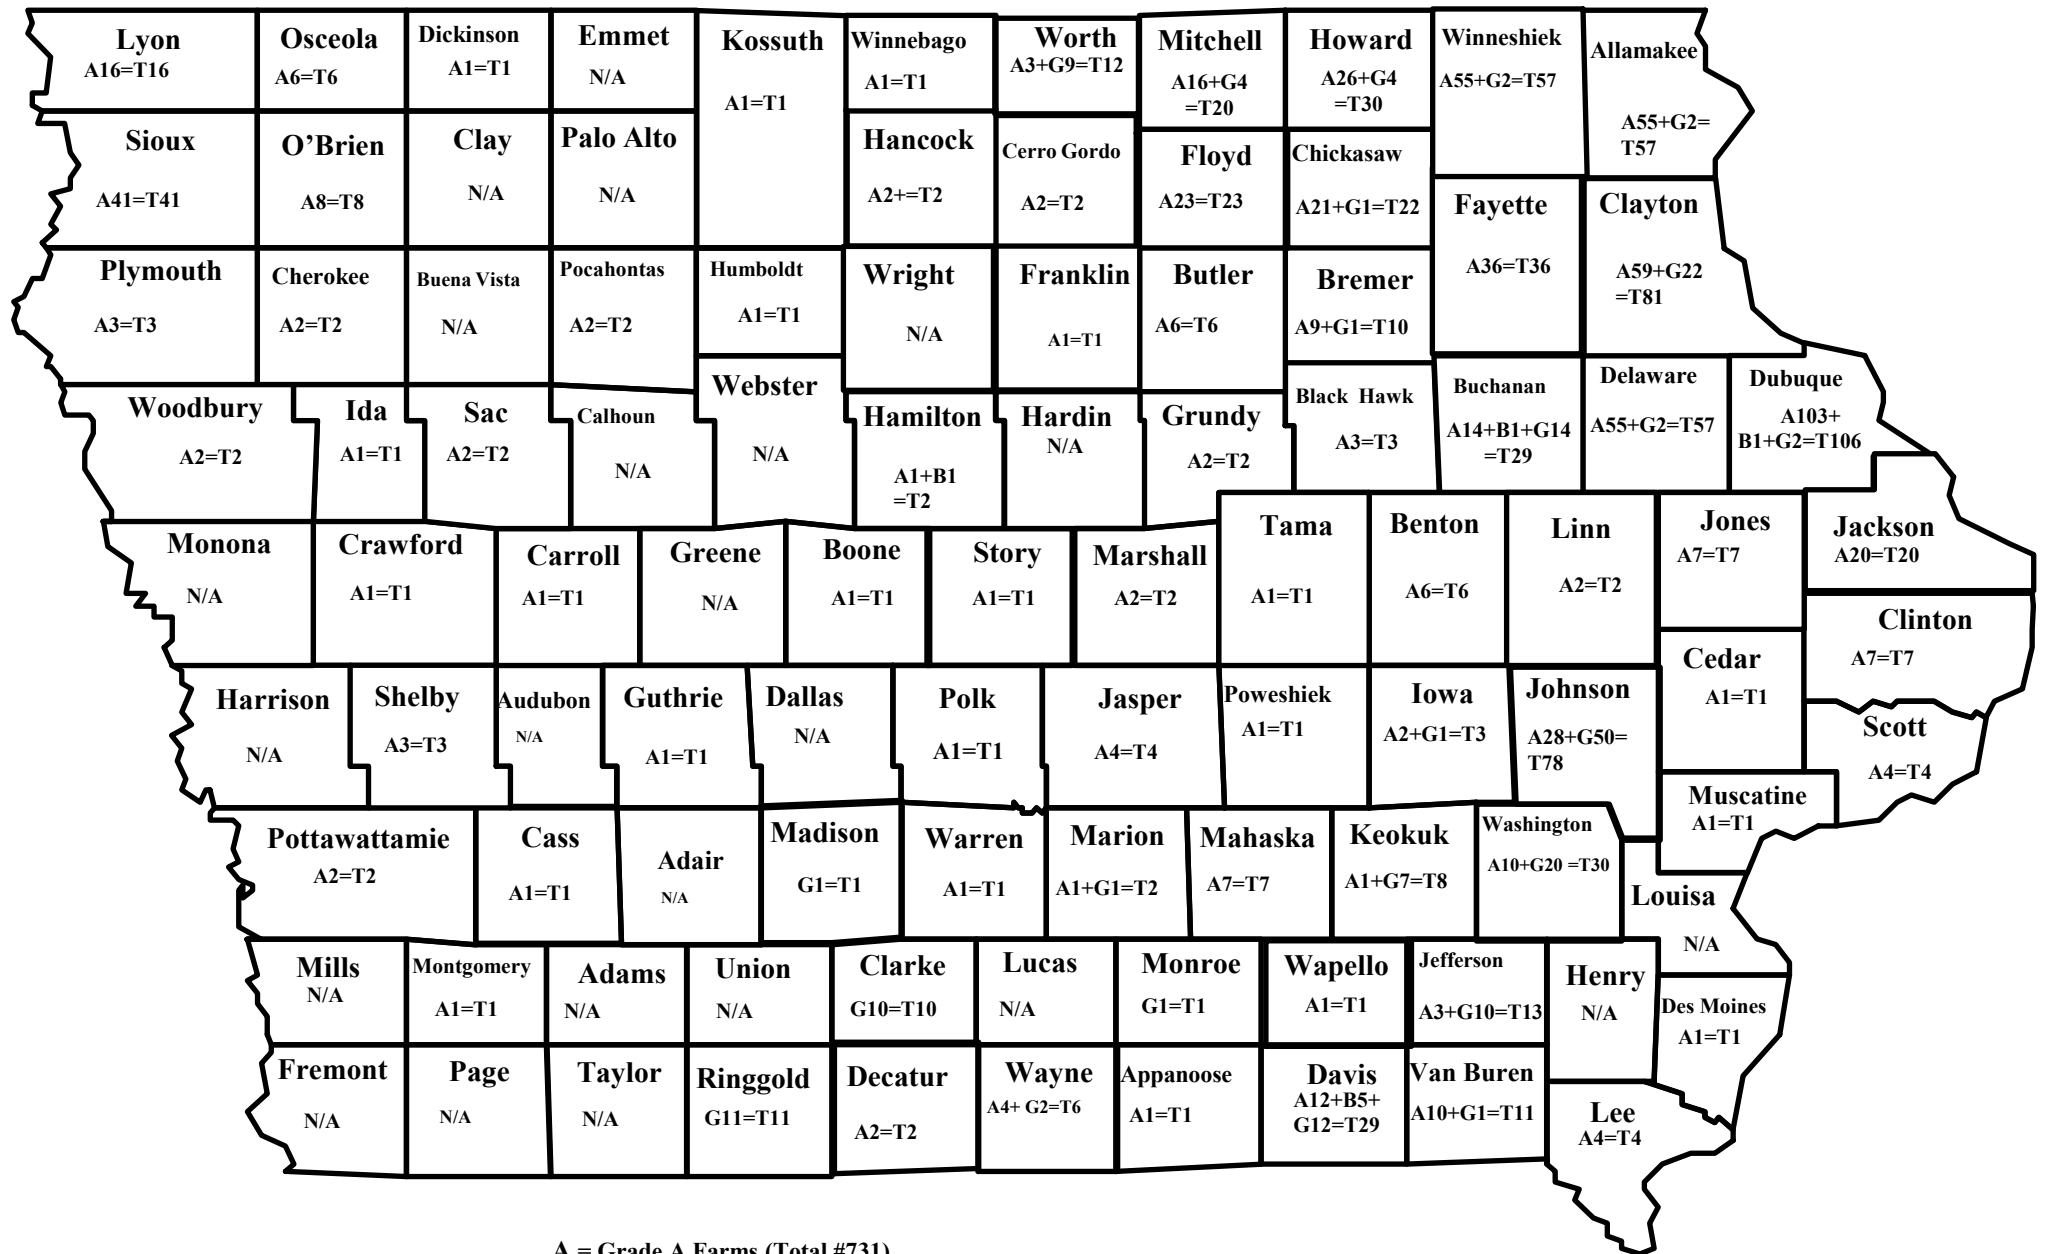

Number of Grade A, B, G & S Milk Producers by County

A = Grade A Farms (Total #731)
 B = Grade B Farms (Total #8)
 G = Goat Farms (Total #184)
 S = Sheep Farms (Total #0)
OVERALL TOTAL: 923 (-86)-Map Stats

June 7, 2023