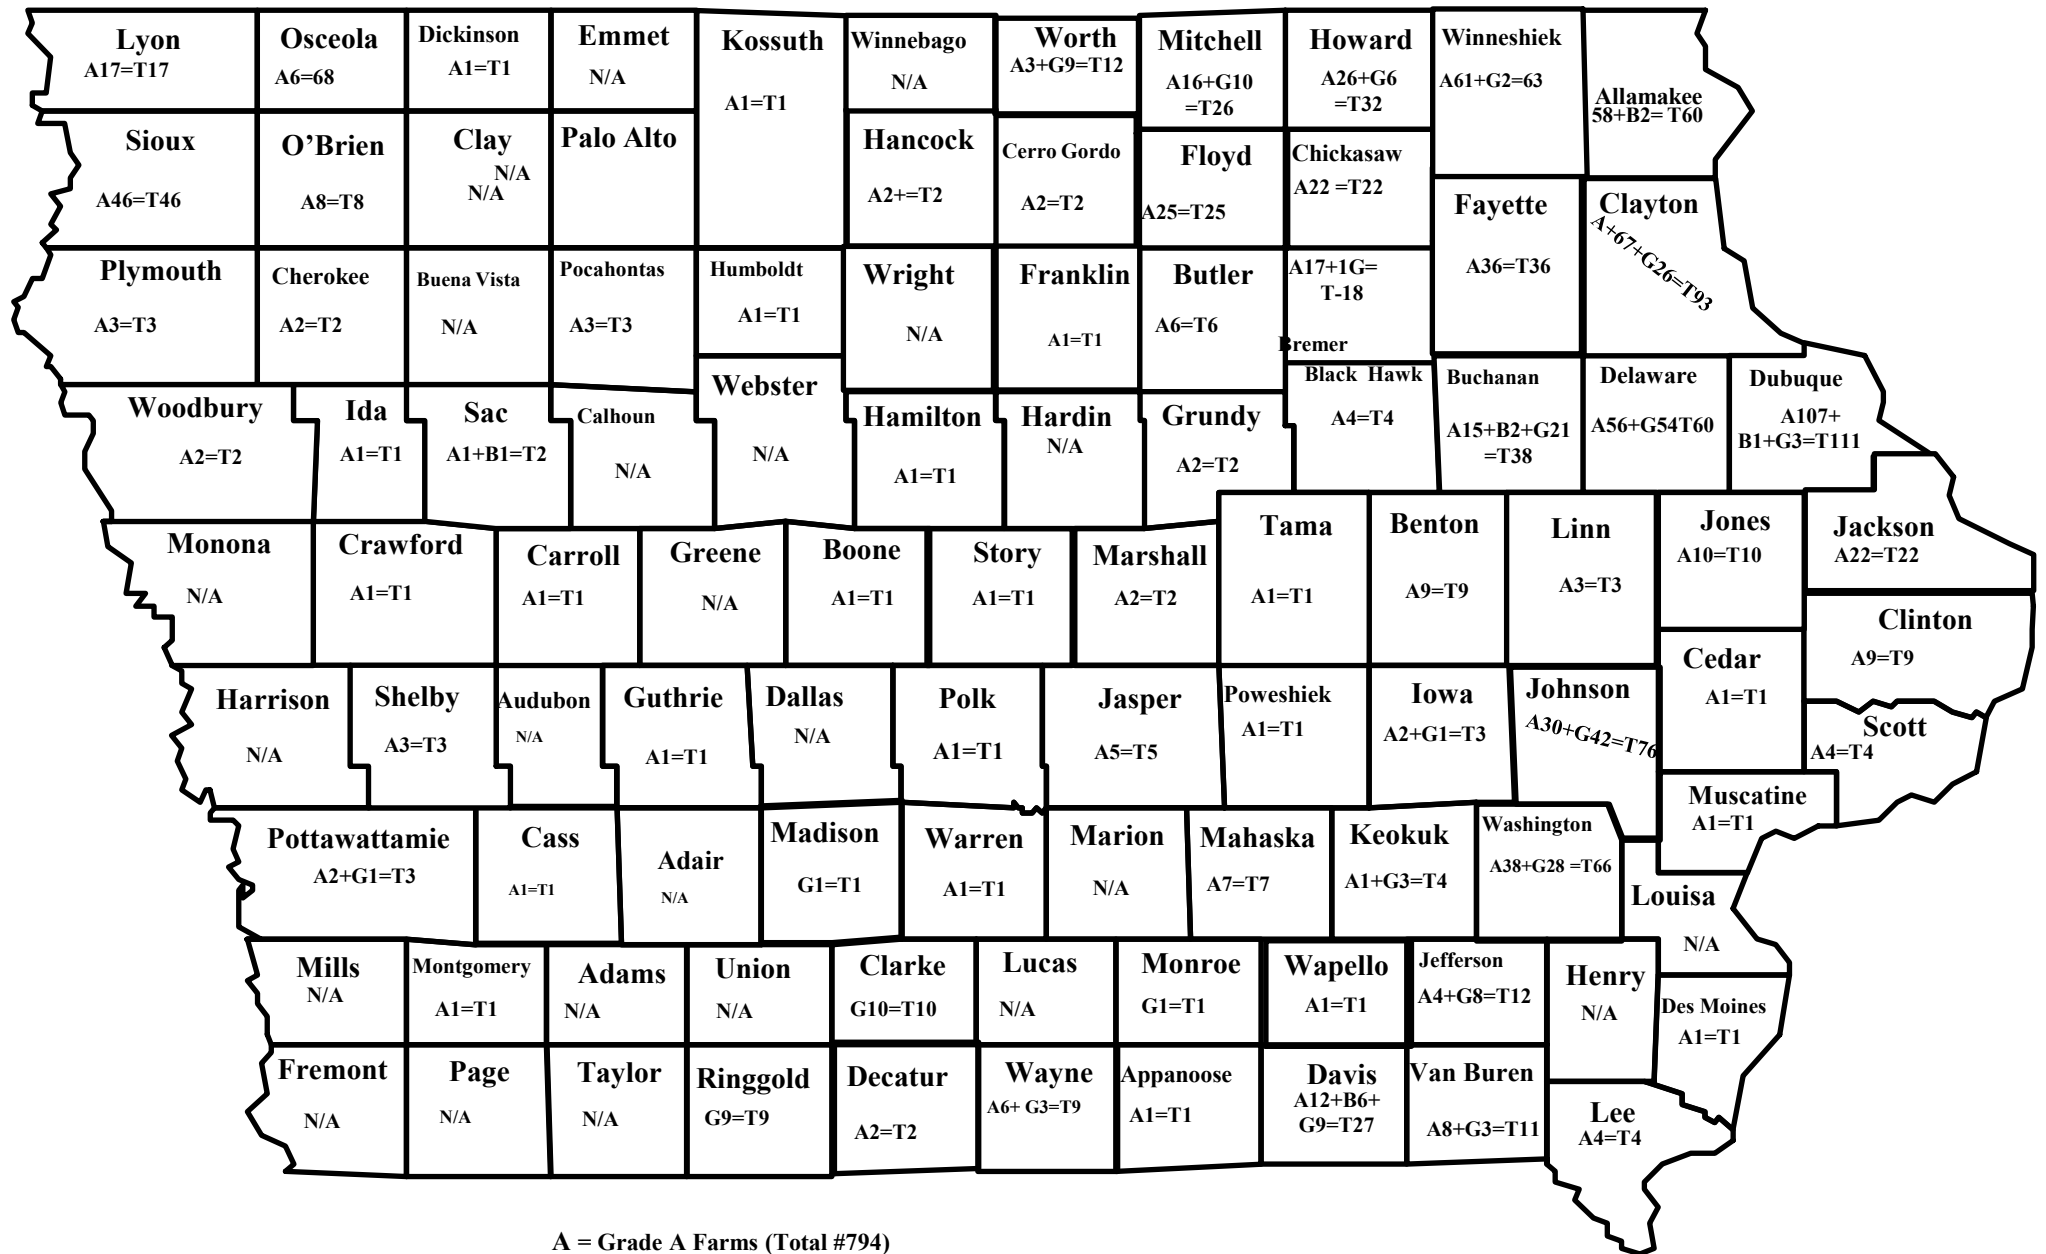

# Number of Grade A, B, G & S Milk Producers by County

**A = Grade A Farms (Total #794)**  
**B = Grade B Farms (Total #31)**  
**G = Goat Farms (Total #184)**  
**S = Sheep Farms (Total #0)**  
**OVERALL TOTAL: 1009 (-20)-Map Stats**