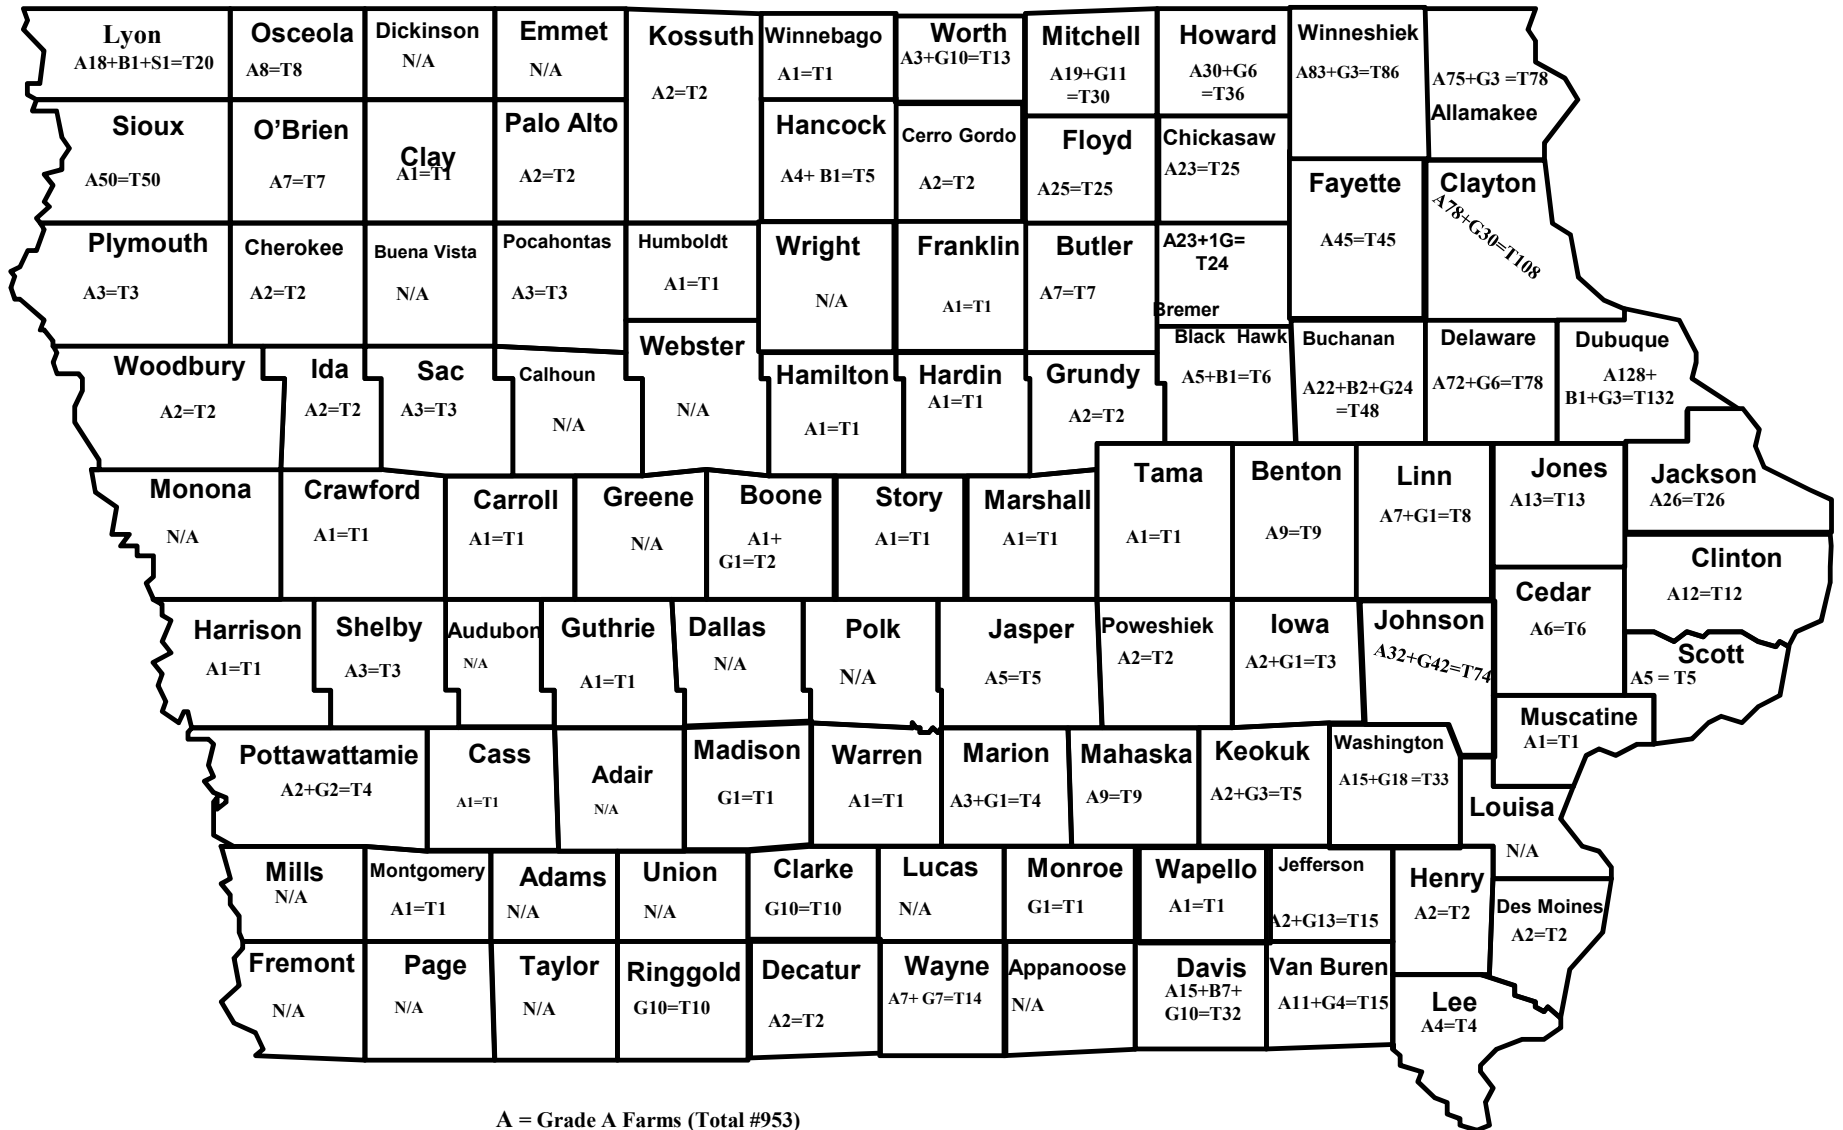

Number of Grade A, B, G & S Milk Producers by County

A = Grade A Farms (Total #953)
 B = Grade B Farms (Total #13)
 G = Goat Farms (Total #219)
 S = Sheep Farms (Total #1)
OVERALL TOTAL: 1184 Map Stats